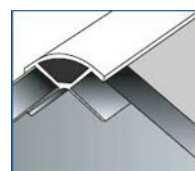

EXTERNAL CORNER

2500mm Long External Corner Anthracite Silk	£17.86	£14.88
2500mm Long External Corner Antique Gold	£22.86	£19.05
2500mm Long External Corner Bright Silver	£24.31	£20.26
2500mm Long External Corner Satin Silver	£13.93	£11.61
2500mm Long External Corner Gloss White	£15.71	£13.09