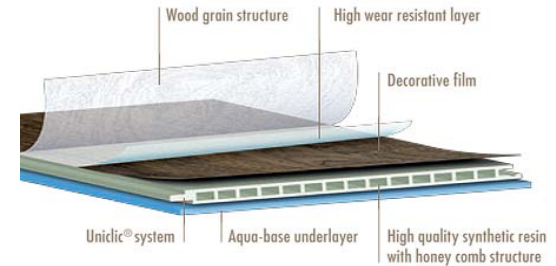

## WATERPROOF LAMINATE FLOORING

### Aqua-Step Retail Price List 2011

Description	Pack Contents	Price Per Pack	
		Exc. Vat	Inc. Vat
<b>Original</b> - Flush Fit has no Beveled Edges	8 planks @ 1200mm x 167mm	£60.00	£72.00
<b>Wood 2V</b> - Beveled off on long the Long Sides	8 planks @ 1200mm x 167mm	£60.00	£72.00
<b>Wood 4V</b> - Beveled Along All Sides	8 planks @ 1200mm x 167mm	£60.00	£72.00
<b>Mini</b> - Tile Effect Designs	16 planks @ 390mm x 167mm	£40.00	£48.00
<b>Foam Underlay</b>	7m2 per pack	£20.43	£24.52
<b>Quarter Round Quadrant</b>	19mm x 19mm x 2350mm	£7.46	£8.95
<b>Matching Skirting</b>	12mm x 70mm x 2350mm	£15.00	£18.00
<b>Fitting Kit</b>	n/a	£11.58	£13.90