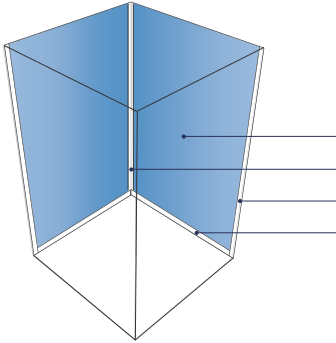

## Shower Kit A B C

(2-sided shower)

2 **multiPANEL** wall panels: (dimensions 2400 x 1200 / 900mm)

A 2x 1200mm or B 2x 900mm or C 1x 1200mm & 1x 900mm

1 type A internal corner profile

2 type C end cap

1 **multiPANEL** seal kit (white)