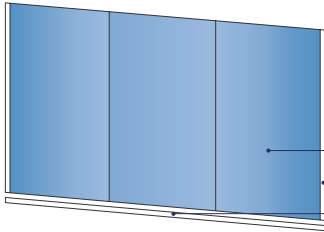

Wall Kit F

(bath or walk-in shower)

3x 2400 x 598mm tongue & grooved **multiPANEL** wall panels

2 type C end caps

1 **multiPANEL** seal kit (white)

+ 1 Sealux-N sealant (clear), 2 GW PANEL Adhesives

+ Installation guide