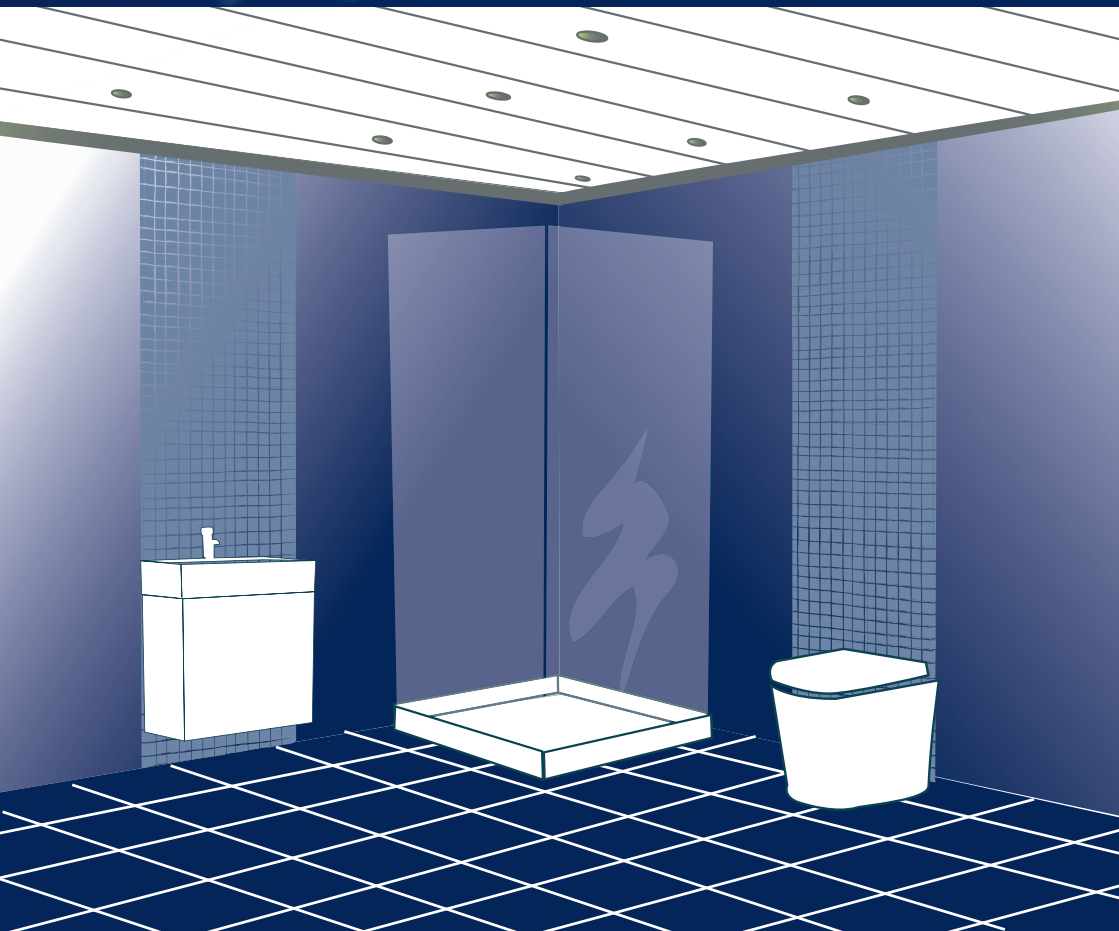

multi**PANEL**
the collection

Retail Price List 2011